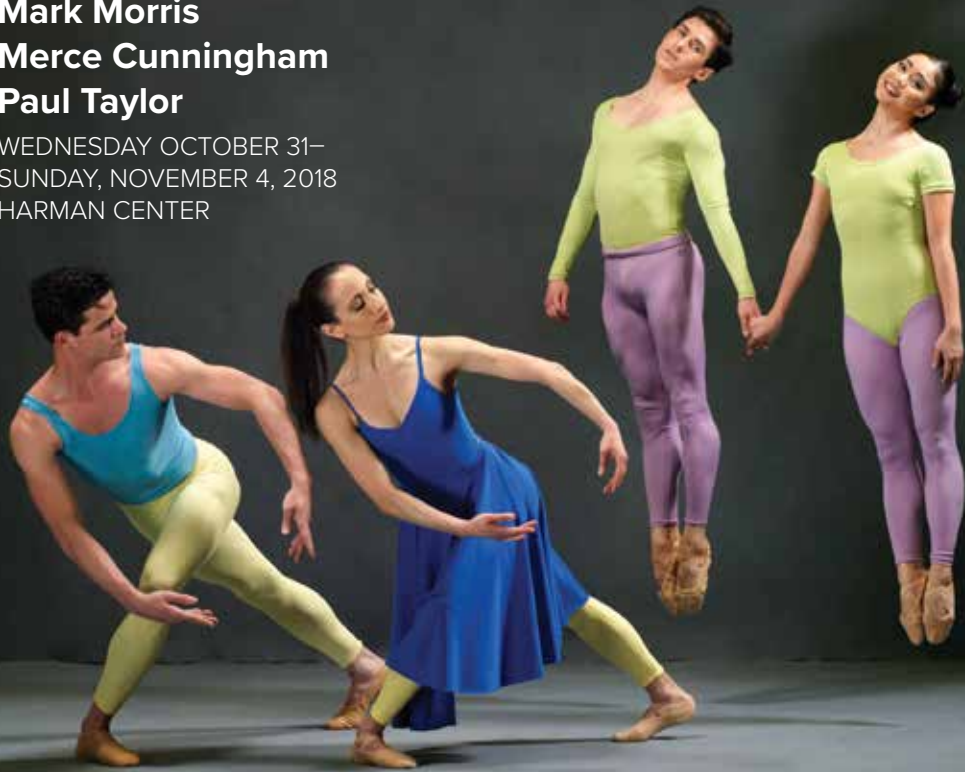

# CONTEMPORARY MASTERS

**Mark Morris**  
**Merce Cunningham**  
**Paul Taylor**

WEDNESDAY OCTOBER 31–  
SUNDAY, NOVEMBER 4, 2018  
HARMAN CENTER

Photo by Dean Alexander

Works by iconic choreographers who have defined modern dance.